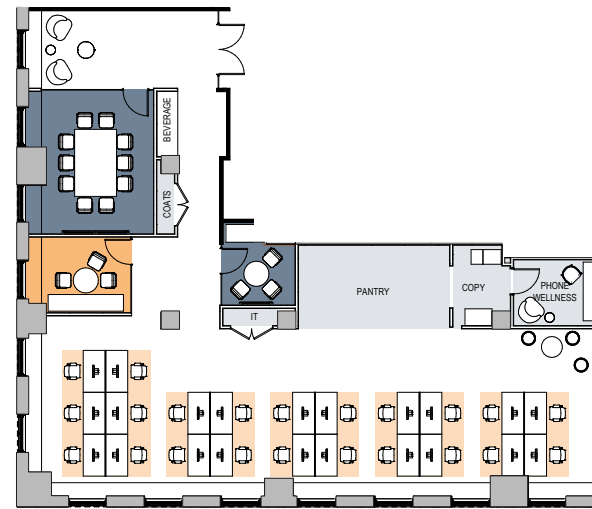

23RD FLOOR

SUITE A

75 ROCKEFELLER
PLAZA

<i>OFFICES</i>	1
<i>WORKSTATIONS</i>	22
<i>MEETING ROOMS</i>	2
<i>WELLNESS/PHONE ROOMS</i>	1
<i>PANTRY/CAFE</i>	1
<hr/>	
<i>TOTAL</i>	23
<i>RSF</i>	4,701

51ST STREET