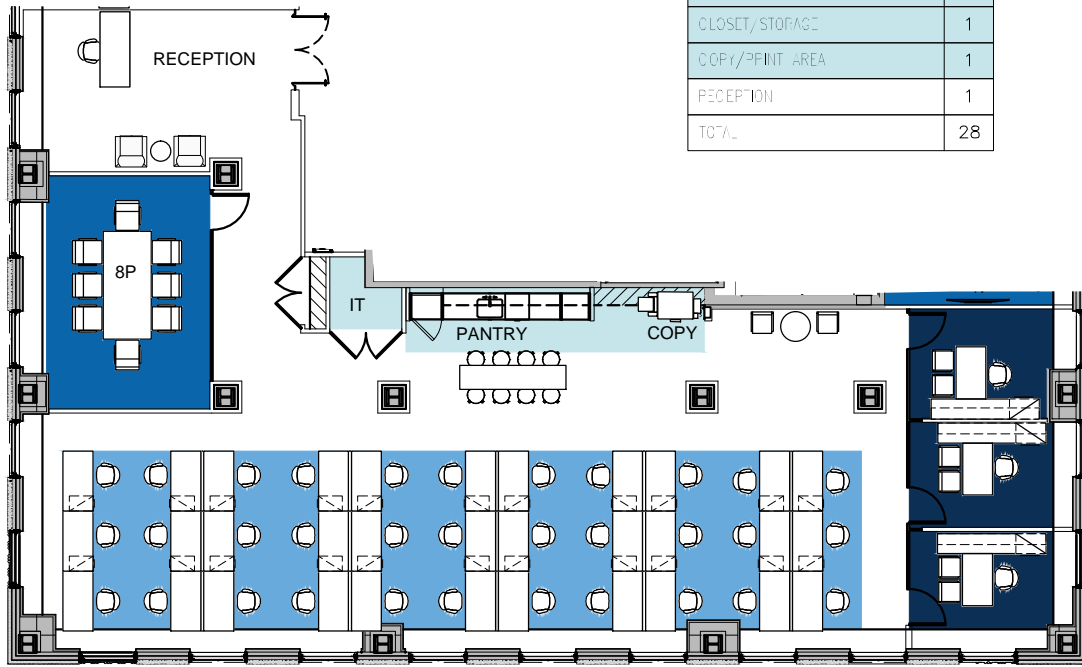

LEGEND		5,440 RSF
PRIVATE OFFICE		3
CONFERENCE ROOM		2
WORKSTATIONS (BYT)		24
PANTRY/COFFEE		1
IT ROOM		1
CLOSET/STORAGE		1
COPY/PRINT AREA		1
RECEPTION		1
TOTAL		28

SCALE:  $\frac{1}{16}'' = 1'-0''$ .

KEY PLAN: