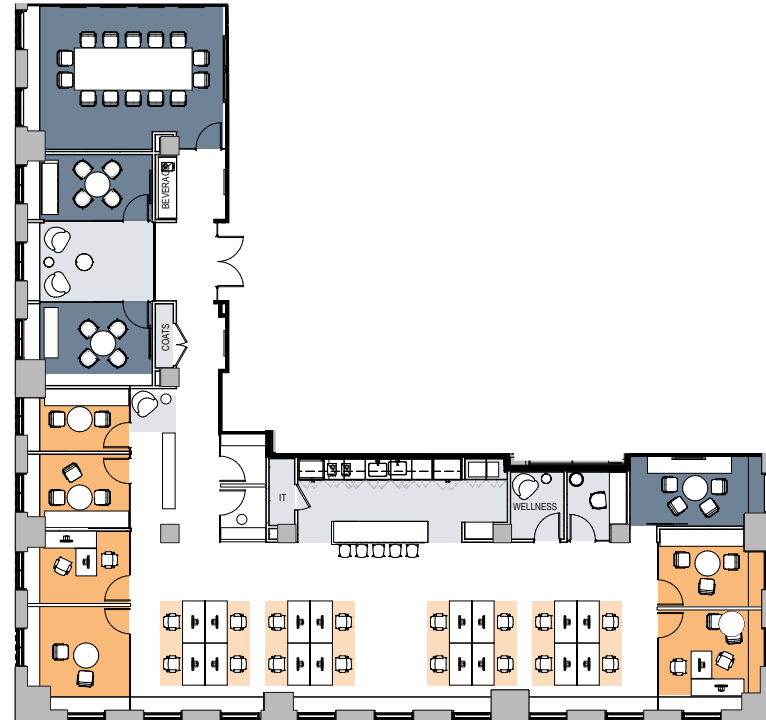

21ST FLOOR SUITE A

75 ROCKEFELLER
PLAZA

OFFICES	4
WORKSTATIONS	16
MEETING ROOMS	4
PHONE ROOMS	3
WELLNESS ROOMS	1
PANTRY/CAFE	1
<hr/>	
TOTAL	22
RSF	6,713

51ST STREET